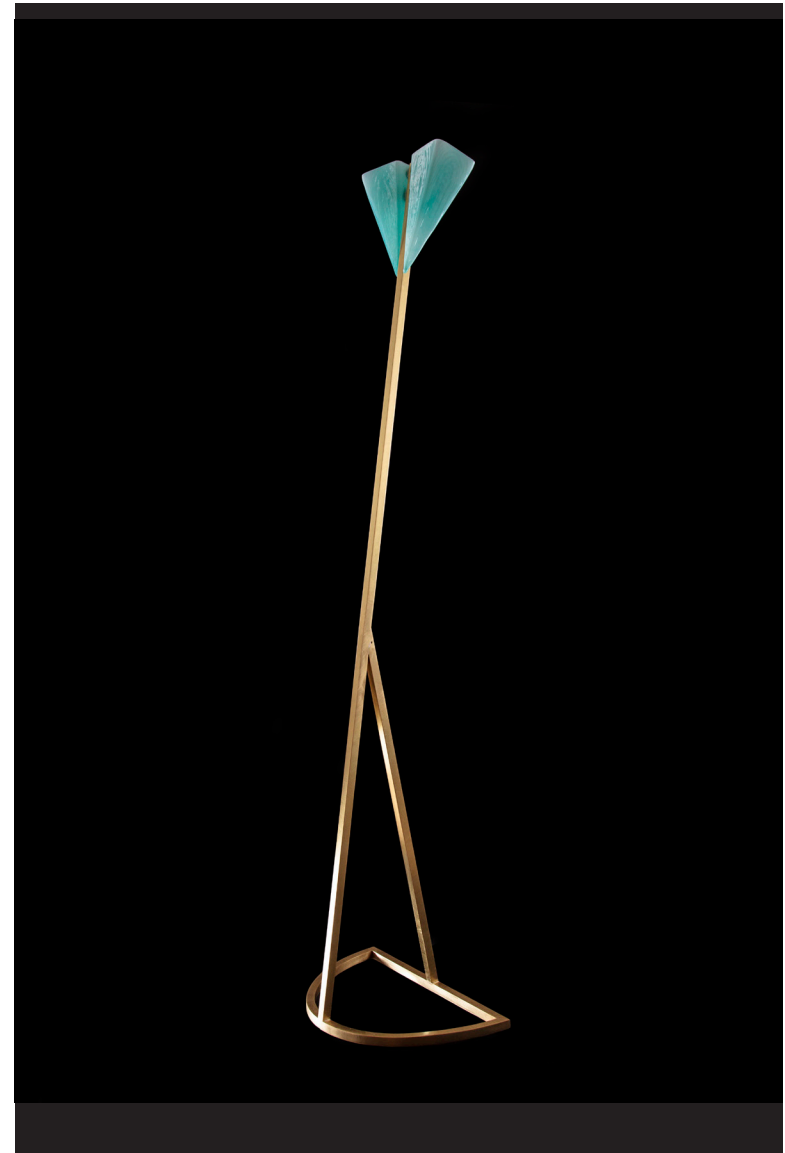

LIGHT + SPACE

AN NUR FLOOR LAMP

Floor lamp composed of two hand blown glass cones shown in celadon with linear brushed brass base and bespoke hardware.

Dimensions: H 72 in / 183 cm x base: 19 in / 48 cm x 12 in / 30 cm, WT 15 lb / 7 kg

Electrical: Candelabra socket, 2 x 25 watt, 120V, foot toggle switch

UL Listed: Yes (additional cost)

Lead Time: 16-20 weeks

Edition: Tessellation Series

Glass Colors Available:

1. Celadon (as shown)
2. White
3. Flamingo Pink
4. Emerald Green

Metal Finishes Available:

1. Linear Brushed Brass (as shown)

Made in the USA.

Price may vary depending on glass color and UL listing.

Email info@biancolightspace.com for more information